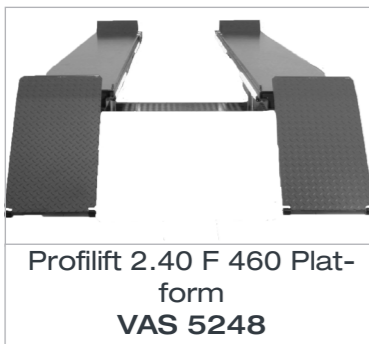

**WORKSHOP EQUIPMENT
RECOMMENDED BY VOLKSWAGEN GROUP**

Masterlift 2.35 Saav 135
VAN
VAS 782 005

MagiX 35 HS & HI
VAS 791 003

Profilift 2.40 F 460 Plat-
form
VAS 5248

Magnat 35 F
VAS 771 021

4-ram lift 4.55 F 550
VAS 783 011

4-ram lift 4.65 F 550
VAS 783 007

Masterlift 2.35 Saa 230
Sport
VAS 782 003

Maestro 2.35
VAS 771 005

**WORKSHOP EQUIPMENT
RECOMMENDED BY VOLKSWAGEN GROUP**

**WORKSHOP EQUIPMENT
RECOMMENDED BY VOLKSWAGEN GROUP**